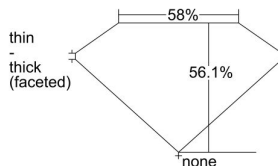

GIA®

FACSIMILE

GIA REPORT 1488685801

Verify this report at GIA.edu

GIA NATURAL DIAMOND DOSSIER®

February 28, 2024
GIA Report Number 1488685801
Shape and Cutting Style ..... Oval Brilliant
Measurements ..... 8.47 x 5.36 x 3.01 mm

GRADING RESULTS

Carat Weight ..... 0.91 carat
Color Grade ..... G
Clarity Grade VVS1

ADDITIONAL GRADING INFORMATION

Polish ..... Excellent
Symmetry ..... Excellent
Fluorescence ..... None
Clarity Characteristics ..... Pinpoint, Cavity
Inscription(s): GIA 1488685801

PROPORTIONS

Profile not to actual proportions

GRADING SCALES

GIA COLOR SCALE		GIA CLARITY SCALE			
COLORLESS	D	VERY VERY SLIGHTLY INCLUDED	FLAWLESS		
	E		INTERNALLY FLAWLESS		
	F	VERY SLIGHTLY INCLUDED	VVS₁		
	G		VVS₂		
	H		VS₁		
	NEAR COLORLESS	I	SLIGHTLY INCLUDED	VS₂	
		J		SI₁	
		FAINT	K	INCLUDED	SI₂
			L		I₁
			M		I₂
VERT LIGHT	N	INCLUDED	I₃		
	O				
	P				
	Q				
	R				
LIGHT	S				
	T				
	U				
	V				
	W				
	X				
	Y				
	Z