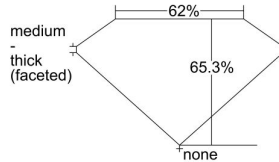

GIA®

FACSIMILE

GIA REPORT 1488751091

Verify this report at GIA.edu

GIA NATURAL DIAMOND DOSSIER®

March 06, 2024
GIA Report Number 1488751091
Shape and Cutting Style ..... Pear Brilliant
Measurements ..... 7.69 x 4.83 x 3.15 mm

GRADING RESULTS

Carat Weight ..... 0.71 carat
Color Grade ..... E
Clarity Grade VS1

ADDITIONAL GRADING INFORMATION

Polish ..... Excellent
Symmetry ..... Excellent
Fluorescence ..... Medium Blue
Clarity Characteristics ..... Crystal, Pinpoint
Inscription(s): GIA 1488751091

PROPORTIONS

Profile not to actual proportions

GRADING SCALES

GIA COLOR SCALE		GIA CLARITY SCALE	
COLORLESS	D	VERY VERY SLIGHTLY INCLUDED	FLAWLESS
	E		INTERNALLY FLAWLESS
	F		VVS₁
	G		VVS₂
	H		VS₁
	I		VS₂
	J		SI₁
	K		SI₂
	L		I₁
	M		I₂
NEAR COLORLESS	N	SLIGHTLY INCLUDED	I₃
	O		
	P		
	Q		
FAINT	R		
	S		
	T		
	U		
VERY LIGHT	V		
	W		
	X		
	Y		
LIGHT	Z