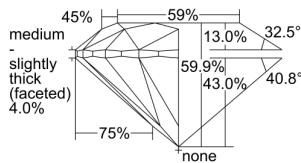

GIA®

FACSIMILE

GIA REPORT 1488763998

Verify this report at GIA.edu

GIA NATURAL DIAMOND DOSSIER®

March 07, 2024
GIA Report Number **1488763998**
Shape and Cutting Style ..... **Round Brilliant**
Measurements ..... **4.13 - 4.15 x 2.48 mm**

GRADING RESULTS

Carat Weight ..... **0.26 carat**
Color Grade ..... **F**
Clarity Grade **S11**
Cut Grade ..... **Excellent**

ADDITIONAL GRADING INFORMATION

Polish ..... **Excellent**
Symmetry ..... **Excellent**
Fluorescence ..... **None**
Clarity Characteristics ..... **Cloud**
Inscription(s): **GIA 1488763998**

PROPORTIONS

Profile to actual proportions

GRADING SCALES

GIA COLOR SCALE	GIA CLARITY SCALE	GIA CUT SCALE
D	FLAWLESS	EXCELLENT
E	INTERNALLY FLAWLESS	
F	VVS₁	VERY GOOD
G		
H	VS₁	GOOD
I		
J	SI₁	FAIR
K		
L	I₁	POOR
M		
N	I₂	
O		
P	I₃	
Q		
R		
S		
T		
U		
V		
W		
X		
Y		
Z