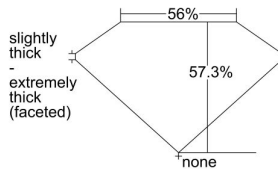

GIA®

FACSIMILE

GIA REPORT 1488765961

Verify this report at GIA.edu

GIA NATURAL DIAMOND DOSSIER®

March 07, 2024
GIA Report Number 1488765961
Shape and Cutting Style ..... Heart Brilliant
Measurements ..... 4.71 x 5.56 x 3.19 mm

GRADING RESULTS

Carat Weight ..... 0.50 carat
Color Grade ..... J
Clarity Grade SI1

ADDITIONAL GRADING INFORMATION

Polish ..... Excellent
Symmetry ..... Very Good
Fluorescence ..... Faint
Clarity Characteristics ..... Feather
Inspection(s): GIA 1488765961

PROPORTIONS

Profile not to actual proportions

GRADING SCALES

GIA COLOR SCALE		GIA CLARITY SCALE	
COLORLESS	D	VERY VERY SLIGHTLY INCLUDED	FLAWLESS
	E		INTERNALLY FLAWLESS
	F		VVS₁
	G		VVS₂
	H		VS₁
	I		VS₂
	J		SI₁
	K		SI₂
	L		I₁
	M		I₂
NEAR COLORLESS	N	SLIGHTLY INCLUDED	I₃
	O		
	P		
	Q		
FAINT	R	INCLUDED	
	S		
	T		
	U		
	V		
	W		
	X		
	Y		
Z