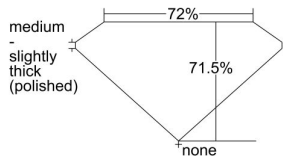

GIA®

FACSIMILE

GIA REPORT 1488768237

Verify this report at GIA.edu

GIA NATURAL DIAMOND DOSSIER®

March 07, 2024
GIA Report Number **1488768237**
Shape and Cutting Style ..... **Square Modified Brilliant**
Measurements ..... **3.89 x 3.83 x 2.74 mm**

GRADING RESULTS

Carat Weight ..... **0.33 carat**
Color Grade ..... **G**
Clarity Grade **S11**

ADDITIONAL GRADING INFORMATION

Polish ..... **Excellent**
Symmetry ..... **Very Good**
Fluorescence ..... **None**
Clarity Characteristics..... **Crystal, Cloud**
Inscription(s): GIA 1488768237

PROPORTIONS

Profile not to actual proportions

GRADING SCALES

GIA COLOR SCALE		GIA CLARITY SCALE			
COLORLESS	D	VERY VERY SLIGHTLY INCLUDED	FLAWLESS		
	E		INTERNALLY FLAWLESS		
	F		VVS₁		
	G		VVS₂		
	NEAR COLORLESS	H	VERY SLIGHTLY INCLUDED	VS₁	
		I		VS₂	
		FAINT	J	SLIGHTLY INCLUDED	S1₁
			K		S1₂
	L		I₁		
	M		I₂		
VERT LIGHT	N	INCLUDED	I₃		
	O				
	P				
	Q				
	R				
	S				
LIGHT	T				
	U				
	V				
	W				
	X				
	Y				
	Z