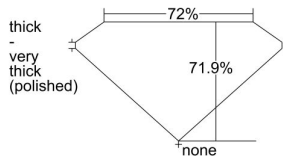

GIA®

FACSIMILE

GIA REPORT 1488777361

Verify this report at GIA.edu

GIA NATURAL DIAMOND DOSSIER®

March 08, 2024
GIA Report Number 1488777361
Shape and Cutting Style ..... Square Modified Brilliant
Measurements ..... 3.75 x 3.65 x 2.62 mm

GRADING RESULTS

Carat Weight ..... 0.31 carat
Color Grade ..... F
Clarity Grade VS2

ADDITIONAL GRADING INFORMATION

Polish ..... Excellent
Symmetry ..... Very Good
Fluorescence ..... None
Clarity Characteristics ..... Feather, Cloud
Inscription(s): GIA 1488777361

PROPORTIONS

Profile not to actual proportions

GRADING SCALES

GIA COLOR SCALE		GIA CLARITY SCALE			
COLORLESS	D	VERY VERY SLIGHTLY INCLUDED	FLAWLESS		
	E		INTERNALLY FLAWLESS		
	F		VVS₁		
	NEAR COLORLESS	G	VERY SLIGHTLY INCLUDED	VVS₂	
		H		VS₁	
		FAINT	I	SLIGHTLY INCLUDED	VS₂
			J		SI₁
			K		SI₂
	LIGHT	L	INCLUDED	I₁	
		M		I₂	
N		I₃			
O					
P					
Q					
R					
S					
T					
U					
V					
W					
X					
Y					
Z