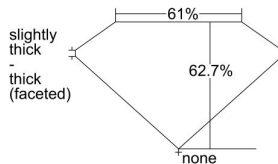

GIA®

FACSIMILE

GIA REPORT 1488778084

Verify this report at gia.edu

GIA NATURAL DIAMOND DOSSIER®

March 08, 2024
GIA Report Number 1488778084
Shape and Cutting Style ..... Oval Brilliant
Measurements ..... 5.19 x 3.84 x 2.41 mm

GRADING RESULTS

Carat Weight ..... 0.30 carat
Color Grade ..... E
Clarity Grade S11

ADDITIONAL GRADING INFORMATION

Polish ..... Excellent
Symmetry ..... Very Good
Fluorescence ..... None
Clarity Characteristics..... Cloud, Crystal, Feather
Inscription(s): GIA 1488778084

PROPORTIONS

Profile not to actual proportions

GRADING SCALES

GIA COLOR SCALE		GIA CLARITY SCALE			
COLORLESS	D	VERY VERY SLIGHTLY INCLUDED	FLAWLESS		
	E		INTERNALLY FLAWLESS		
	F	VERY SLIGHTLY INCLUDED	VVS₁		
	G		VVS₂		
	H		VS₁		
	NEAR COLORLESS	I	SLIGHTLY INCLUDED	VS₂	
		J		S1₁	
		FAINT	K	INCLUDED	S1₂
			L		I₁
			M		I₂
VERT LIGHT	N	LIGHT	I₃		
	O				
	P				
	Q				
	R