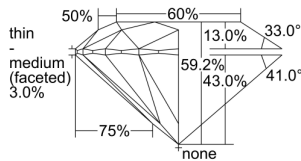

GIA®

FACSIMILE

GIA REPORT 1488788236

Verify this report at GIA.edu

GIA NATURAL DIAMOND DOSSIER®

March 13, 2024
GIA Report Number **1488788236**
Shape and Cutting Style ..... **Round Brilliant**
Measurements ..... **4.36 - 4.39 x 2.59 mm**

GRADING RESULTS

Carat Weight ..... **0.30 carat**
Color Grade ..... **D**
Clarity Grade **S12**
Cut Grade ..... **Excellent**

ADDITIONAL GRADING INFORMATION

Polish ..... **Excellent**
Symmetry ..... **Excellent**
Fluorescence ..... **Faint**
Clarity Characteristics..... **Cloud, Crystal**
Inscription(s): **GIA 1488788236**

PROPORTIONS

Profile to actual proportions

GRADING SCALES

GIA COLOR SCALE	GIA CLARITY SCALE	GIA CUT SCALE	
D	FLAWLESS	EXCELLENT	
E	INTERNALLY FLAWLESS		
F		VVS₁	VERY GOOD
G	VVS₂		
H	VS₁	GOOD	
I	VS₂		
J	S1₁	FAIR	
K	S1₂		
L	I₁	POOR	
M	I₂		
N	I₃		
O			
P			
Q			
R			
S			
T			
U			
V			
W			
X			
Y			
Z