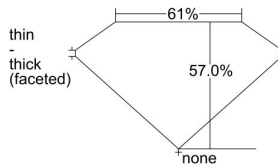

GIA®

FACSIMILE

GIA REPORT 1488810914

Verify this report at GIA.edu

GIA NATURAL DIAMOND DOSSIER®

March 13, 2024
GIA Report Number **1488810914**
Shape and Cutting Style ..... **Heart Brilliant**
Measurements ..... **4.86 x 5.41 x 3.08 mm**

GRADING RESULTS

Carat Weight ..... **0.47 carat**
Color Grade ..... **D**
Clarity Grade **S11**

ADDITIONAL GRADING INFORMATION

Polish ..... **Excellent**
Symmetry ..... **Very Good**
Fluorescence ..... **Faint**
Clarity Characteristics..... **Cloud, Crystal**
Inscription(s): **GIA 1488810914**

PROPORTIONS

Profile not to actual proportions

GRADING SCALES

GIA COLOR SCALE		GIA CLARITY SCALE			
COLORLESS	D	VERY VERY SLIGHTLY INCLUDED	FLAWLESS		
	E		INTERNALLY FLAWLESS		
	F	VERY SLIGHTLY INCLUDED	VVS₁		
	G		VVS₂		
	H		VS₁		
	NEAR COLORLESS	I	SLIGHTLY INCLUDED	VS₂	
		J		S1₁	
		FAINT	K	INCLUDED	S1₂
			L		I₁
			M		I₂
N			I₃		
VERT LIGHT	O	INCLUDED			
	P				
	Q				
	R				
	S				
	T				
LIGHT	U				
	V				
	W				
	X				
Y					
Z