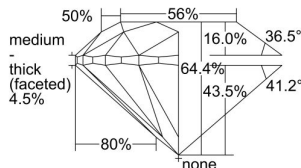

GIA®

FACSIMILE

GIA REPORT 1488859301

Verify this report at GIA.edu

GIA NATURAL DIAMOND DOSSIER®

March 19, 2024
GIA Report Number 1488859301
Shape and Cutting Style ..... Round Brilliant
Measurements ..... 4.21 - 4.23 x 2.72 mm

GRADING RESULTS

Carat Weight ..... 0.30 carat
Color Grade ..... D
Clarity Grade VS1
Cut Grade ..... Very Good

ADDITIONAL GRADING INFORMATION

Polish ..... Excellent
Symmetry ..... Very Good
Fluorescence ..... Faint
Clarity Characteristics.....Crystal, Indented Natural, Pinpoint
Inscription(s): GIA 1488859301

PROPORTIONS

Profile to actual proportions

GRADING SCALES

GIA COLOR SCALE	GIA CLARITY SCALE	GIA CUT SCALE
COLOURLESS	FLAWLESS	EXCELLENT
D	INTERNALLY FLAWLESS	
E	VVS₁	VERY GOOD
F		
G	VS₁	GOOD
H		
I	SI₁	FAIR
J		
K	I₁	POOR
L		
M	I₂	
N		
O	I₃	
P		
Q		
R		
S		
T		
U		
V		
W		
X		
Y		
Z