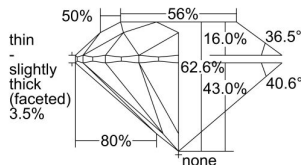

GIA®

FACSIMILE

GIA REPORT 1488875416

Verify this report at GIA.edu

GIA NATURAL DIAMOND DOSSIER®

March 21, 2024
GIA Report Number **1488875416**
Shape and Cutting Style ..... **Round Brilliant**
Measurements ..... **4.25 - 4.28 x 2.67 mm**

GRADING RESULTS

Carat Weight ..... **0.30 carat**
Color Grade ..... **G**
Clarity Grade **VS1**
Cut Grade ..... **Excellent**

ADDITIONAL GRADING INFORMATION

Polish ..... **Excellent**
Symmetry ..... **Excellent**
Fluorescence ..... **Faint**
Clarity Characteristics..... **Indented Natural**
Inscription(s): **GIA 1488875416**

PROPORTIONS

Profile to actual proportions

GRADING SCALES

GIA COLOR SCALE	GIA CLARITY SCALE	GIA CUT SCALE	
D	FLAWLESS	EXCELLENT	
E	INTERNALLY FLAWLESS		
F		VVS₁	VERY GOOD
G	VVS₂		
H	VS₁	GOOD	
I	VS₂		
J	SI₁	FAIR	
K	SI₂		
L	I₁	POOR	
M	I₂		
N	I₃		
O			
P			
Q			
R			
S			
T			
U			
V			
W			
X			
Y			
Z