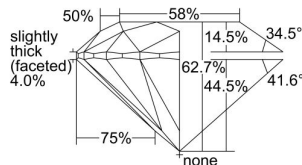

GIA®

FACSIMILE

GIA REPORT 1488877724

Verify this report at GIA.edu

GIA NATURAL DIAMOND DOSSIER®

March 21, 2024
GIA Report Number **1488877724**
Shape and Cutting Style ..... **Round Brilliant**
Measurements ..... **4.28 - 4.31 x 2.69 mm**

GRADING RESULTS

Carat Weight ..... **0.30 carat**
Color Grade ..... **D**
Clarity Grade **S11**
Cut Grade ..... **Excellent**

ADDITIONAL GRADING INFORMATION

Polish ..... **Excellent**
Symmetry ..... **Excellent**
Fluorescence ..... **None**
Clarity Characteristics ..... **Feather**
Inscription(s): **GIA 1488877724**

PROPORTIONS

Profile to actual proportions

GRADING SCALES

GIA COLOR SCALE	GIA CLARITY SCALE	GIA CUT SCALE	
D	FLAWLESS	EXCELLENT	
E	INTERNALLY FLAWLESS		
F		VVS₁	VERY GOOD
G	VVS₂		
H	VS₁	GOOD	
I	VS₂		
J	S1₁	FAIR	
K	S1₂		
L	I₁	POOR	
M	I₂		
N	I₃		
O			
P			
Q			
R			
S			
T			
U			
V			
W			
X			
Y			
Z