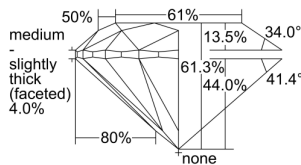

GIA®

FACSIMILE

GIA REPORT 1488883178

Verify this report at GIA.edu

GIA NATURAL DIAMOND DOSSIER®

March 21, 2024
GIA Report Number **1488883178**
Shape and Cutting Style ..... **Round Brilliant**
Measurements ..... **5.81 - 5.86 x 3.58 mm**

GRADING RESULTS

Carat Weight ..... **0.75 carat**
Color Grade ..... **K**
Clarity Grade **VS2**
Cut Grade ..... **Excellent**

ADDITIONAL GRADING INFORMATION

Polish ..... **Excellent**
Symmetry ..... **Excellent**
Fluorescence ..... **None**
Clarity Characteristics..... **Cloud, Crystal, Cavity**
Inscription(s): **GIA 1488883178**

PROPORTIONS

Profile to actual proportions

GRADING SCALES

GIA COLOR SCALE	GIA CLARITY SCALE	GIA CUT SCALE	
D	FLAWLESS	EXCELLENT	
E	INTERNALLY FLAWLESS		
F		VVS₁	VERY GOOD
G	VVS₂		
H	VS₁	GOOD	
I	VS₂		
J	SI₁	FAIR	
K	SI₂		
L	I₁	POOR	
M	I₂		
N	I₃		
O			
P			
Q			
R			
S			
T			
U			
V			
W			
X			
Y			
Z