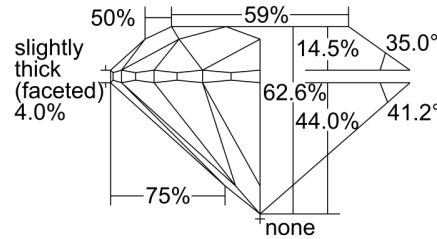

GIA NATURAL DIAMOND GRADING REPORT

March 28, 2024
GIA Report Number 1488923155
Shape and Cutting Style ..... Round Brilliant
Measurements ..... 10.04 - 10.13 x 6.31 mm

GRADING RESULTS

Carat Weight ..... 4.02 carat
Color Grade ..... D
Clarity Grade VVS1
Cut Grade ..... Excellent

ADDITIONAL GRADING INFORMATION

Polish ..... Excellent
Symmetry ..... Excellent
Fluorescence ..... None
Inscription(s): GIA 1488923155

PROPORTIONS

Profile to actual proportions