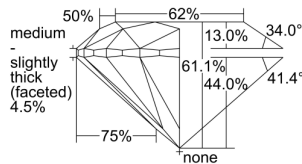

GIA®

FACSIMILE

GIA REPORT 1488974551

Verify this report at GIA.edu

GIA NATURAL DIAMOND DOSSIER®

April 02, 2024
GIA Report Number 1488974551
Shape and Cutting Style ..... Round Brilliant
Measurements ..... 4.63 - 4.66 x 2.84 mm

GRADING RESULTS

Carat Weight ..... 0.38 carat
Color Grade ..... H
Clarity Grade VS1
Cut Grade ..... Excellent

ADDITIONAL GRADING INFORMATION

Polish ..... Excellent
Symmetry ..... Excellent
Fluorescence ..... Faint
Clarity Characteristics..... Cloud, Crystal, Pinpoint, Needle
Inscription(s): GIA 1488974551

PROPORTIONS

Profile to actual proportions

GRADING SCALES

GIA COLOR SCALE	GIA CLARITY SCALE	GIA CUT SCALE	
D	FLAWLESS	EXCELLENT	
E	INTERNALLY FLAWLESS		
F		VVS₁	VERY GOOD
G	VVS₂		
H	VS₁	GOOD	
I	VS₂		
J	SI₁	FAIR	
K	SI₂		
L	I₁	POOR	
M			
N			
O	I₂		
P			
Q			
R	I₃		
S			
T			
U			
V			
W			
X			
Y			
Z