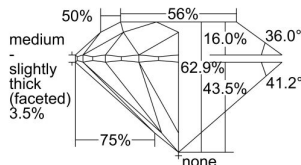

GIA®

FACSIMILE

GIA REPORT 1488977782

Verify this report at GIA.edu

GIA NATURAL DIAMOND DOSSIER®

April 04, 2024
GIA Report Number 1488977782
Shape and Cutting Style ..... Round Brilliant
Measurements ..... 4.30 - 4.32 x 2.71 mm

GRADING RESULTS

Carat Weight ..... 0.31 carat
Color Grade ..... E
Clarity Grade VS1
Cut Grade ..... Excellent

ADDITIONAL GRADING INFORMATION

Polish ..... Excellent
Symmetry ..... Excellent
Fluorescence ..... None
Clarity Characteristics..... Crystal, Feather, Cloud, Needle
Inscription(s): GIA 1488977782

PROPORTIONS

Profile to actual proportions