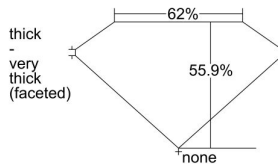

GIA®

FACSIMILE

GIA REPORT 1488979946

Verify this report at gia.edu

GIA NATURAL DIAMOND DOSSIER®

April 02, 2024
GIA Report Number **1488979946**
Shape and Cutting Style ..... **Marquise Brilliant**
Measurements ..... **7.56 x 3.31 x 1.85 mm**

GRADING RESULTS

Carat Weight ..... **0.30 carat**
Color Grade ..... **D**
Clarity Grade **S11**

ADDITIONAL GRADING INFORMATION

Polish ..... **Excellent**
Symmetry ..... **Very Good**
Fluorescence ..... **Faint**
Clarity Characteristics ..... **Feather**
Inscription(s): **GIA 1488979946**

PROPORTIONS

Profile not to actual proportions

GRADING SCALES

GIA COLOR SCALE		GIA CLARITY SCALE			
COLORLESS	D	VERY VERY SLIGHTLY INCLUDED	FLAWLESS		
	E		INTERNALLY FLAWLESS		
	F	VERY SLIGHTLY INCLUDED	VVS₁		
	G		VVS₂		
	H		VS₁		
	NEAR COLORLESS	I	SLIGHTLY INCLUDED	VS₂	
		J		S1₁	
		FAINT	K	INCLUDED	S1₂
			L		I₁
			M		I₂
VERT LIGHT	N		INCLUDED	I₃	
	O				
	P				
	Q				
	R				
	S				
LIGHT	T				
	U				
	V				
	W				
	X				
Y					
Z