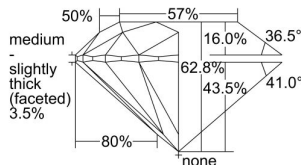

GIA®

FACSIMILE

GIA REPORT 1488995491

Verify this report at GIA.edu

GIA NATURAL DIAMOND DOSSIER®

April 04, 2024
GIA Report Number 1488995491
Shape and Cutting Style ..... Round Brilliant
Measurements ..... 5.63 - 5.67 x 3.55 mm

GRADING RESULTS

Carat Weight ..... 0.70 carat
Color Grade I
Clarity Grade VS1
Cut Grade ..... Excellent

ADDITIONAL GRADING INFORMATION

Polish ..... Excellent
Symmetry ..... Excellent
Fluorescence ..... None
Clarity Characteristics ..... Cloud
Inscription(s): GIA 1488995491

PROPORTIONS

Profile to actual proportions