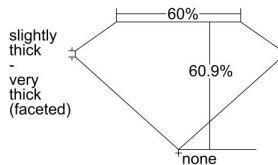

GIA®

FACSIMILE

GIA REPORT 1488997106

Verify this report at GIA.edu

GIA NATURAL DIAMOND DOSSIER®

April 05, 2024
GIA Report Number **1488997106**
Shape and Cutting Style ..... **Heart Brilliant**
Measurements ..... **5.24 x 6.10 x 3.72 mm**

GRADING RESULTS

Carat Weight ..... **0.72 carat**
Color Grade ..... **J**
Clarity Grade **VVS1**

ADDITIONAL GRADING INFORMATION

Polish ..... **Excellent**
Symmetry ..... **Excellent**
Fluorescence ..... **None**
Clarity Characteristics ..... **Feather**
Inscription(s): GIA 1488997106

PROPORTIONS

Profile not to actual proportions

GRADING SCALES

GIA COLOR SCALE		GIA CLARITY SCALE			
COLORLESS	D	VERY SLIGHTLY INCLUDED	FLAWLESS		
	E		INTERNALLY FLAWLESS		
	F		VVS₁		
	NEAR COLORLESS	G	VVS₂		
		H	VERY SLIGHTLY INCLUDED	VS₁	
		I		VS₂	
		FAINT	J	SLIGHTLY INCLUDED	SI₁
			K		SI₂
	L		INCLUDED		I₁
	M			I₂	
VERT LIGHT	N		INCLUDED	I₃	
	O				
	P				
	Q				
	R				
LIGHT	S				
	T				
	U				
	V				
	W				
X					
Y					
Z