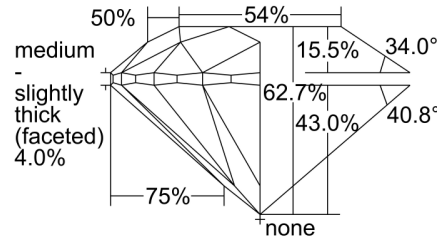

**GIA NATURAL DIAMOND GRADING REPORT**

November 28, 2023

GIA Report Number ..... 1489038159

Shape and Cutting Style ..... Round Brilliant

Measurements ..... 7.30 - 7.32 x 4.58 mm

**GRADING RESULTS**

Carat Weight ..... 1.50 carat

**Comments:** Internal graining, manufacturing remnants and surface graining are not shown.

**PROPORTIONS**

Profile to actual proportions

**CLARITY CHARACTERISTICS**

**KEY TO SYMBOLS\***

-  Feather
-  Indented Natural
-  Pinpoint

\* Red symbols denote internal characteristics (inclusions). Green or black symbols denote external characteristics (blemishes). Diagram is an approximate representation of the diamond, and symbols shown indicate type, position, and approximate size of clarity characteristics. All clarity characteristics may not be shown. Details of finish are not shown.