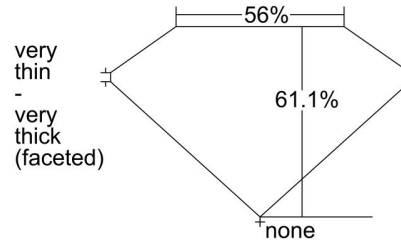

GIA NATURAL DIAMOND GRADING REPORT

November 09, 2023
 GIA Report Number 1489046458
 Shape and Cutting Style Oval Brilliant
 Measurements 9.19 x 6.43 x 3.93 mm

GRADING RESULTS

Carat Weight 1.51 carat
 Color Grade L
 Clarity Grade SI1

Profile not to actual proportions

CLARITY CHARACTERISTICS

KEY TO SYMBOLS*

- Cloud
- Feather
- Crystal
- Cavity

* Red symbols denote internal characteristics (inclusions). Green or black symbols denote external characteristics (blemishes). Diagram is an approximate representation of the diamond, and symbols shown indicate type, position, and approximate size of clarity characteristics. All clarity characteristics may not be shown. Details of finish are not shown.