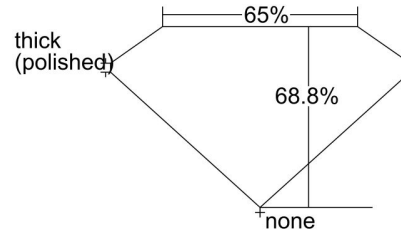

GIA NATURAL DIAMOND GRADING REPORT

November 10, 2023
 GIA Report Number 1489057955
 Shape and Cutting Style Emerald Cut
 Measurements 8.16 x 5.47 x 3.76 mm

GRADING RESULTS

Carat Weight 1.70 carat
 Color Grade G
 Clarity Grade VS1

ADDITIONAL GRADING INFORMATION

Polish Excellent
 Symmetry Excellent
 Fluorescence None
 Inscription(s): GIA 1489057955

Comments: Clouds are not shown. Additional pinpoints are not shown.

PROPORTIONS

Profile not to actual proportions

CLARITY CHARACTERISTICS

KEY TO SYMBOLS*

- Feather
- Pinpoint

* Red symbols denote internal characteristics (inclusions). Green or black symbols denote external characteristics (blemishes). Diagram is an approximate representation of the diamond, and symbols shown indicate type, position, and approximate size of clarity characteristics. All clarity characteristics may not be shown. Details of finish are not shown.