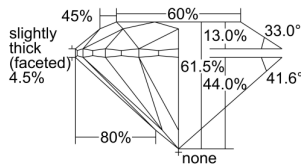

GIA®

FACSIMILE

GIA REPORT 1489265721

Verify this report at GIA.edu

GIA NATURAL DIAMOND DOSSIER®

January 02, 2024
GIA Report Number 1489265721
Shape and Cutting Style ..... Round Brilliant
Measurements ..... 5.39 - 5.41 x 3.32 mm

GRADING RESULTS

Carat Weight ..... 0.60 carat
Color Grade ..... H
Clarity Grade VVS2
Cut Grade ..... Excellent

ADDITIONAL GRADING INFORMATION

Polish ..... Excellent
Symmetry ..... Excellent
Fluorescence ..... Medium Blue
Clarity Characteristics..... Pinpoint, Internal Graining, Indented
Natural

Inscription(s): GIA 1489265721

PROPORTIONS

Profile to actual proportions

GRADING SCALES

GIA COLOR SCALE	GIA CLARITY SCALE	GIA CUT SCALE	
D	FLAWLESS	EXCELLENT	
E	INTERNALLY FLAWLESS		
F		VVS₁	VERY GOOD
G	VVS₂		
H	VS₁	GOOD	
I	VS₂		
J	SI₁	FAIR	
K	SI₂		
L	I₁	POOR	
M			
N			
O	I₂		
P			
Q	I₃		
R			
S			
T			
U			
V			
W			
X			
Y			
Z