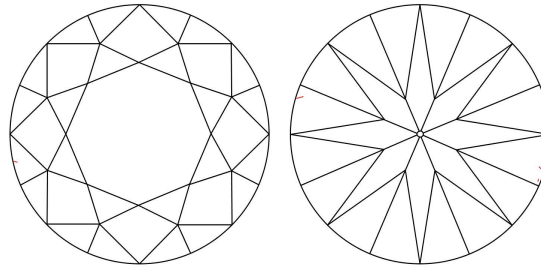

GIA NATURAL DIAMOND GRADING REPORT

February 09, 2024  
 GIA Report Number ..... 1489540978  
 Shape and Cutting Style ..... Round Brilliant  
 Measurements ..... 6.40 - 6.45 x 3.89 mm

GRADING RESULTS

Carat Weight ..... 1.00 carat  
 Color Grade ..... H  
 Clarity Grade ..... VVS1  
 Cut Grade ..... Excellent

ADDITIONAL GRADING INFORMATION

Polish ..... Excellent  
 Symmetry ..... Excellent  
 Fluorescence ..... None  
 Inscription(s): GIA 1489540978

PROPORTIONS

Profile to actual proportions

CLARITY CHARACTERISTICS

KEY TO SYMBOLS\*

 Feather

\* Red symbols denote internal characteristics (inclusions). Green or black symbols denote external characteristics (blemishes). Diagram is an approximate representation of the diamond, and symbols shown indicate type, position, and approximate size of clarity characteristics. All clarity characteristics may not be shown. Details of finish are not shown.