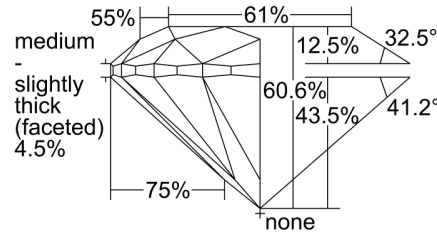

GIA NATURAL DIAMOND GRADING REPORT

February 09, 2024
GIA Report Number 1489540978
Shape and Cutting Style ..... Round Brilliant
Measurements ..... 6.40 - 6.45 x 3.89 mm

GRADING RESULTS

Carat Weight ..... 1.00 carat
Color Grade ..... H
Clarity Grade VVS1
Cut Grade ..... Excellent

ADDITIONAL GRADING INFORMATION

Polish ..... Excellent
Symmetry ..... Excellent
Fluorescence ..... None
Inscription(s): GIA 1489540978

PROPORTIONS

Profile to actual proportions