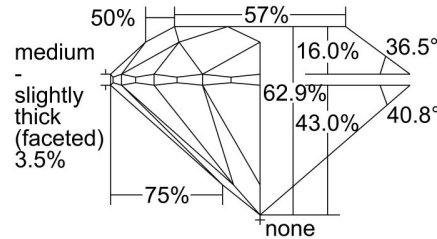

GIA NATURAL DIAMOND GRADING REPORT

March 26, 2024  
 GIA Report Number ..... 1489694409  
 Shape and Cutting Style ..... Round Brilliant  
 Measurements ..... 11.17 - 11.24 x 7.05 mm

GRADING RESULTS

Carat Weight ..... 5.50 carat  
 Color Grade ..... I  
 Clarity Grade ..... VS2  
 Cut Grade ..... Excellent

PROPORTIONS

Profile to actual proportions

CLARITY CHARACTERISTICS

KEY TO SYMBOLS\*

- Crystal
- Cloud
- ~ Feather
- Knot
- \\ Needle
- ~ Indented Natural
- ^ Natural

\* Red symbols denote internal characteristics (inclusions). Green or black symbols denote external characteristics (blemishes). Diagram is an approximate representation of the diamond, and symbols shown indicate type, position, and approximate size of clarity characteristics. All clarity characteristics may not be shown. Details of finish are not shown.