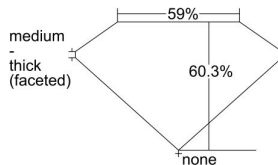

GIA®

FACSIMILE

GIA REPORT 1489725310

Verify this report at GIA.edu

GIA NATURAL DIAMOND DOSSIER®

March 04, 2024
GIA Report Number 1489725310
Shape and Cutting Style ..... Heart Brilliant
Measurements ..... 4.87 x 5.49 x 3.31 mm

GRADING RESULTS

Carat Weight ..... 0.52 carat
Color Grade I
Clarity Grade VVS2

ADDITIONAL GRADING INFORMATION

Polish ..... Excellent
Symmetry ..... Excellent
Fluorescence ..... None
Clarity Characteristics..... Cloud, Pinpoint, Feather
Inspection(s): GIA 1489725310

PROPORTIONS

Profile not to actual proportions

GRADING SCALES

GIA COLOR SCALE		GIA CLARITY SCALE				
COLORLESS	D	VERY VERY SLIGHTLY INCLUDED	FLAWLESS			
	E		INTERNALLY FLAWLESS			
	F		VVS₁			
	NEAR COLORLESS	G	VERY SLIGHTLY INCLUDED	VVS₂		
		H		VS₁		
		FAINT	I	SLIGHTLY INCLUDED	VS₂	
			J		SI₁	
			LIGHT	K	INCLUDED	SI₂
	L	I₁				
	M	I₂				
N	NOT GRADED	I₃				
O						
P						
Q						
R						
S						
T						
U						
V						
W						
X						
Y						
Z