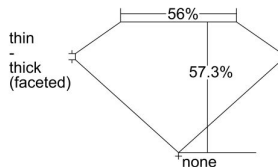

GIA®

FACSIMILE

GIA REPORT 1489728751

Verify this report at GIA.edu

GIA NATURAL DIAMOND DOSSIER®

March 15, 2024
GIA Report Number **1489728751**
Shape and Cutting Style ..... **Heart Brilliant**
Measurements ..... **4.52 x 5.21 x 2.99 mm**

GRADING RESULTS

Carat Weight ..... **0.41 carat**
Color Grade ..... **G**
Clarity Grade **VVS2**

ADDITIONAL GRADING INFORMATION

Polish ..... **Excellent**
Symmetry ..... **Excellent**
Fluorescence ..... **Faint**
Clarity Characteristics ..... **Cloud, Pinpoint**
Inscription(s): **GIA 1489728751**

PROPORTIONS

Profile not to actual proportions

GRADING SCALES

GIA COLOR SCALE		GIA CLARITY SCALE			
COLORLESS	D	VERY VERY SLIGHTLY INCLUDED	FLAWLESS		
	E		INTERNALLY FLAWLESS		
	F		VVS₁		
	NEAR COLORLESS	G	VERY SLIGHTLY INCLUDED	VVS₂	
		H		VS₁	
		FAINT	I	SLIGHTLY INCLUDED	VS₂
			J		SI₁
			K	SI₂	
	LIGHT	L	INCLUDED	I₁	
		M		I₂	
N		I₃			
O					
P					
Q					
R