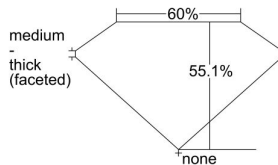

GIA®

FACSIMILE

GIA REPORT 1489728836

Verify this report at GIA.edu

GIA NATURAL DIAMOND DOSSIER®

March 05, 2024
GIA Report Number **1489728836**
Shape and Cutting Style ..... **Heart Brilliant**
Measurements ..... **5.22 x 6.04 x 3.33 mm**

GRADING RESULTS

Carat Weight ..... **0.60 carat**
Color Grade ..... **D**
Clarity Grade **VS2**

ADDITIONAL GRADING INFORMATION

Polish ..... **Excellent**
Symmetry ..... **Excellent**
Fluorescence ..... **None**
Clarity Characteristics..... **Crystal, Cavity, Feather**
Inspection(s): GIA 1489728836

PROPORTIONS

Profile not to actual proportions

GRADING SCALES

GIA COLOR SCALE		GIA CLARITY SCALE	
COLORLESS	D	VERY VERY SLIGHTLY SLEIGHTLY INCLUDED	FLAWLESS
	E		INTERNALLY FLAWLESS
	F		VVS₁
	G		VVS₂
	H		VS₁
	I		VS₂
	J		SI₁
	K		SI₂
	L		I₁
	M		I₂
NEAR COLORLESS	N	SLIGHTLY INCLUDED	I₃
	O		
	P		
	Q		
FAINT	R		
	S		
	T		
	U		
VERY LIGHT	V		
	W		
	X		
	Y		
LIGHT	Z