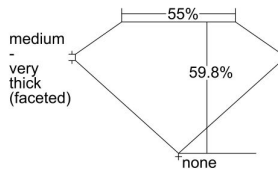

GIA®

FACSIMILE

GIA REPORT 1489788372

Verify this report at GIA.edu

GIA NATURAL DIAMOND DOSSIER®

March 11, 2024
GIA Report Number 1489788372
Shape and Cutting Style ..... Heart Brilliant
Measurements ..... 4.73 x 5.46 x 3.27 mm

GRADING RESULTS

Carat Weight ..... 0.50 carat
Color Grade ..... F
Clarity Grade VVS1

ADDITIONAL GRADING INFORMATION

Polish ..... Excellent
Symmetry ..... Very Good
Fluorescence ..... Faint
Clarity Characteristics ..... Pinpoint
Inscription(s): GIA 1489788372

PROPORTIONS

Profile not to actual proportions

GRADING SCALES

GIA COLOR SCALE		GIA CLARITY SCALE				
COLORLESS	D	VERY VERY SLIGHTLY INCLUDED	FLAWLESS			
	E		INTERNALLY FLAWLESS			
	F		VVS₁			
	G		VVS₂			
	NEAR COLORLESS	H	VERY SLIGHTLY INCLUDED	VS₁		
		I		VS₂		
		FAINT	J	SLIGHTLY INCLUDED	S₁	
			K		S₂	
			L		I₁	
			LIGHT	M	INCLUDED	I₂
N	I₃					
O						
P						
Q						
R						
S						
T						
U						
V						
W						
X						
Y						
Z