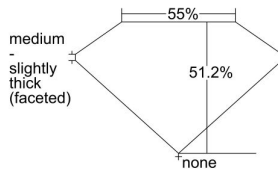

GIA®

FACSIMILE

GIA REPORT 1489789249

Verify this report at GIA.edu

GIA NATURAL DIAMOND DOSSIER®

March 12, 2024
GIA Report Number **1489789249**
Shape and Cutting Style ..... **Heart Brilliant**
Measurements ..... **4.25 x 5.06 x 2.59 mm**

GRADING RESULTS

Carat Weight ..... **0.32 carat**
Color Grade ..... **E**
Clarity Grade **S12**

ADDITIONAL GRADING INFORMATION

Polish ..... **Good**
Symmetry ..... **Good**
Fluorescence ..... **None**
Clarity Characteristics ..... **Twinning Wisp**
Inscription(s): **GIA 1489789249**

PROPORTIONS

Profile not to actual proportions

GRADING SCALES

GIA COLOR SCALE		GIA CLARITY SCALE		
NEAR COLORLESS	D	VERY VERY SLIGHTLY INCLUDED	FLAWLESS	
	E		INTERNALLY FLAWLESS	
	F	VERY SLIGHTLY INCLUDED	VVS₁	
	G		VVS₂	
	H		VS₁	
	FAINT	I	SLIGHTLY INCLUDED	VS₂
		J		S1₁
		K	INCLUDED	S1₂
		L		I₁
		M		I₂
VERT LIGHT		N	INCLUDED	I₃
		O		
		P		
	Q			
	R			
	S			
LIGHT	T			
	U			
	V			
	W			
	X			
	Y			
	Z