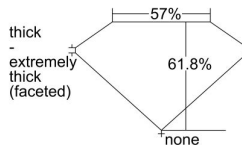

GIA®

FACSIMILE

GIA REPORT 1489790804

Verify this report at GIA.edu

GIA NATURAL DIAMOND DOSSIER®

March 12, 2024
GIA Report Number **1489790804**
Shape and Cutting Style ..... **Heart Brilliant**
Measurements ..... **4.25 x 4.40 x 2.72 mm**

GRADING RESULTS

Carat Weight ..... **0.32 carat**
Color Grade ..... **F**
Clarity Grade **S11**

ADDITIONAL GRADING INFORMATION

Polish ..... **Good**
Symmetry ..... **Good**
Fluorescence ..... **None**
Clarity Characteristics..... **Cloud, Feather, Cavity**
Inspection(s): GIA 1489790804

PROPORTIONS

Profile not to actual proportions

GRADING SCALES

GIA COLOR SCALE		GIA CLARITY SCALE			
COLORLESS	D	VERY VERY SLIGHTLY INCLUDED	FLAWLESS		
	E		INTERNALLY FLAWLESS		
	F	VERY SLIGHTLY INCLUDED	VVS₁		
	G		VVS₂		
	H		VS₁		
	NEAR COLORLESS	I	SLIGHTLY INCLUDED	VS₂	
		J		S1₁	
		FAINT	K	INCLUDED	S1₂
			L		I₁
			M		I₂
VERT LIGHT	N	LIGHT	I₃		
	O				
	P				
	Q				
	R