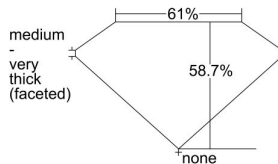

GIA®

FACSIMILE

GIA REPORT 1489823087

Verify this report at GIA.edu

GIA NATURAL DIAMOND DOSSIER®

March 14, 2024
GIA Report Number **1489823087**
Shape and Cutting Style ..... **Heart Brilliant**
Measurements ..... **4.41 x 5.22 x 3.06 mm**

GRADING RESULTS

Carat Weight ..... **0.42 carat**
Color Grade ..... **J**
Clarity Grade **VVS1**

ADDITIONAL GRADING INFORMATION

Polish ..... **Excellent**
Symmetry ..... **Excellent**
Fluorescence ..... **None**
Clarity Characteristics ..... **Feather**
Inscription(s): **GIA 1489823087**

PROPORTIONS

Profile not to actual proportions

GRADING SCALES

GIA COLOR SCALE		GIA CLARITY SCALE			
COLORLESS	D	VERY VERY SLIGHTLY INCLUDED	FLAWLESS		
	E		INTERNALLY FLAWLESS		
	F	VERY SLIGHTLY INCLUDED	VVS₁		
	G		VVS₂		
	H		VS₁		
	NEAR COLORLESS	I	SLIGHTLY INCLUDED	VS₂	
		J		SI₁	
		FAINT	K	INCLUDED	SI₂
			L		I₁
			M		I₂
VERTICALLY LIGHT	N	LIGHT	I₃		
	O				
	P				
	Q				
	R