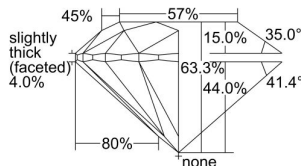

GIA®

FACSIMILE

GIA REPORT 1489842230

Verify this report at GIA.edu

GIA NATURAL DIAMOND DOSSIER®

March 21, 2024
GIA Report Number 1489842230
Shape and Cutting Style ..... Round Brilliant
Measurements ..... 5.82 - 5.85 x 3.69 mm

GRADING RESULTS

Carat Weight ..... 0.77 carat
Color Grade ..... H
Clarity Grade VS2
Cut Grade ..... Excellent

ADDITIONAL GRADING INFORMATION

Polish ..... Excellent
Symmetry ..... Excellent
Fluorescence ..... None
Clarity Characteristics ..... Crystal, Cloud
Inscription(s): GIA 1489842230

PROPORTIONS

Profile to actual proportions