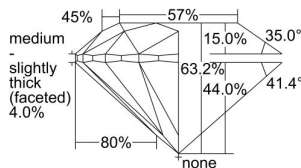

GIA®

FACSIMILE

GIA REPORT 1489887723

Verify this report at GIA.edu

GIA NATURAL DIAMOND DOSSIER®

March 21, 2024
GIA Report Number **1489887723**
Shape and Cutting Style ..... **Round Brilliant**
Measurements ..... **5.64 - 5.67 x 3.57 mm**

GRADING RESULTS

Carat Weight ..... **0.70 carat**
Color Grade ..... **G**
Clarity Grade **S11**
Cut Grade ..... **Excellent**

ADDITIONAL GRADING INFORMATION

Polish ..... **Excellent**
Symmetry ..... **Excellent**
Fluorescence ..... **None**
Clarity Characteristics..... **Feather, Crystal, Cloud**
Inscription(s): **GIA 1489887723**

PROPORTIONS

Profile to actual proportions

GRADING SCALES

GIA COLOR SCALE	GIA CLARITY SCALE	GIA CUT SCALE	
D	FLAWLESS	EXCELLENT	
E	INTERNALLY FLAWLESS		
F		VVS₁	VERY GOOD
G	VVS₂		
H	VS₁	GOOD	
I	VS₂		
J	S1₁	FAIR	
K	S1₂		
L	I₁	POOR	
M	I₂		
N	I₃		
O			
P			
Q			
R			
S			
T			
U			
V			
W			
X			
Y			
Z