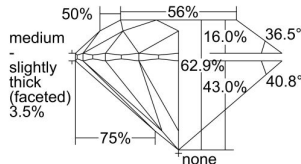

GIA®

FACSIMILE

GIA REPORT 1489930697

Verify this report at GIA.edu

GIA NATURAL DIAMOND DOSSIER®

March 27, 2024
GIA Report Number **1489930697**
Shape and Cutting Style ..... **Round Brilliant**
Measurements ..... **5.76 - 5.79 x 3.63 mm**

GRADING RESULTS

Carat Weight ..... **0.75 carat**
Color Grade ..... **G**
Clarity Grade **S11**
Cut Grade ..... **Excellent**

ADDITIONAL GRADING INFORMATION

Polish ..... **Excellent**
Symmetry ..... **Excellent**
Fluorescence ..... **None**
Clarity Characteristics..... **Cloud, Crystal, Feather**
Inscription(s): **GIA 1489930697**

PROPORTIONS

Profile to actual proportions