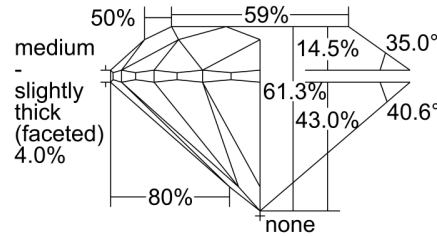

GIA NATURAL DIAMOND GRADING REPORT

April 01, 2024
GIA Report Number 1489962553
Shape and Cutting Style ..... Round Brilliant
Measurements ..... 6.34 - 6.42 x 3.91 mm

GRADING RESULTS

Carat Weight ..... 1.00 carat
Color Grade ..... E
Clarity Grade VS2
Cut Grade ..... Excellent

ADDITIONAL GRADING INFORMATION

Polish ..... Excellent
Symmetry ..... Very Good
Fluorescence ..... Faint
Inscription(s): GIA 1489962553

PROPORTIONS

Profile to actual proportions