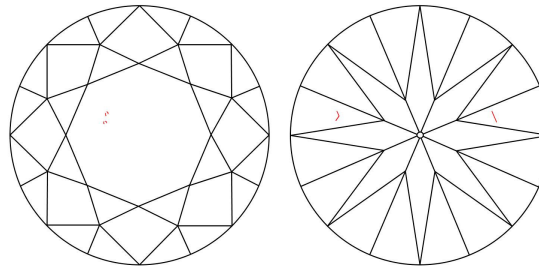

GIA NATURAL DIAMOND GRADING REPORT

April 01, 2024  
 GIA Report Number ..... 1489962553  
 Shape and Cutting Style ..... Round Brilliant  
 Measurements ..... 6.34 - 6.42 x 3.91 mm

GRADING RESULTS

Carat Weight ..... 1.00 carat  
 Color Grade ..... E  
 Clarity Grade ..... VS2  
 Cut Grade ..... Excellent

KEY TO SYMBOLS\*

-  Feather
-  Cloud

\* Red symbols denote internal characteristics (inclusions). Green or black symbols denote external characteristics (blemishes). Diagram is an approximate representation of the diamond, and symbols shown indicate type, position, and approximate size of clarity characteristics. All clarity characteristics may not be shown. Details of finish are not shown.