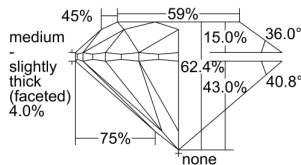

GIA®

FACSIMILE

GIA REPORT 1489967205

Verify this report at GIA.edu

GIA NATURAL DIAMOND DOSSIER®

April 01, 2024
GIA Report Number **1489967205**
Shape and Cutting Style ..... **Round Brilliant**
Measurements ..... **5.00 - 5.05 x 3.14 mm**

GRADING RESULTS

Carat Weight ..... **0.50 carat**
Color Grade ..... **G**
Clarity Grade **VVS1**
Cut Grade ..... **Excellent**

ADDITIONAL GRADING INFORMATION

Polish ..... **Excellent**
Symmetry ..... **Excellent**
Fluorescence ..... **None**
Clarity Characteristics ..... **Feather**
Inscription(s): **GIA 1489967205**

PROPORTIONS

Profile to actual proportions

GRADING SCALES

GIA COLOR SCALE

COLORED	D
	E
	F
	G
	H
	I
	J
NEAR COLORLESS	K
	L
	M
	N
	O
	P
	Q
	R
	S
	T
	U
	V
	W
	X
	Y
	Z

GIA CLARITY SCALE

FLAWLESS	INTERNAL FLAWLESS	
		FLAWLESS
VERY VERY SLIGHTLY INCLUDED	VVS₁	
	VVS₂	
VERY SLIGHTLY INCLUDED	VS₁	
	VS₂	
SLIGHTLY INCLUDED	SI₁	
	SI₂	
INCLUDED	I₁	
	I₂	
	I₃	

GIA CUT SCALE

EXCELLENT
VERY GOOD
GOOD
FAIR
POOR