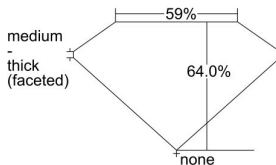

GIA®

FACSIMILE

GIA REPORT 1489969301

Verify this report at GIA.edu

GIA NATURAL DIAMOND DOSSIER®

April 02, 2024
GIA Report Number 1489969301
Shape and Cutting Style ..... Pear Brilliant
Measurements ..... 7.03 x 4.36 x 2.79 mm

GRADING RESULTS

Carat Weight ..... 0.52 carat
Color Grade L
Clarity Grade ..... Internally Flawless

ADDITIONAL GRADING INFORMATION

Polish ..... Excellent
Symmetry ..... Excellent
Fluorescence ..... None
Clarity Characteristics ..... Minor Details of Polish
Inscription(s): GIA 1489969301

PROPORTIONS

Profile not to actual proportions

GRADING SCALES

GIA COLOR SCALE		GIA CLARITY SCALE			
COLORLESS	D	VERY VERY SLIGHTLY INCLUDED	FLAWLESS		
	E		INTERNALLY FLAWLESS		
	F	VERY SLIGHTLY INCLUDED	VVS₁		
	G		VVS₂		
	H		VS₁		
	NEAR COLORLESS	I	SLIGHTLY INCLUDED	VS₂	
		J		SI₁	
		FAINT	K	INCLUDED	SI₂
			L		I₁
			M		I₂
VERT LIGHT	N	LIGHT	I₃		
	O				
	P				
	Q				
	R