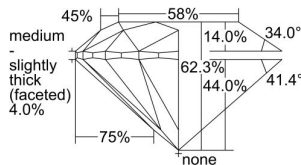

GIA®

FACSIMILE

GIA REPORT 1489979657

Verify this report at GIA.edu

GIA NATURAL DIAMOND DOSSIER®

April 03, 2024
GIA Report Number **1489979657**
Shape and Cutting Style ..... **Round Brilliant**
Measurements ..... **4.29 - 4.32 x 2.68 mm**

GRADING RESULTS

Carat Weight ..... **0.30 carat**
Color Grade ..... **I**
Clarity Grade **VS1**
Cut Grade ..... **Excellent**

ADDITIONAL GRADING INFORMATION

Polish ..... **Excellent**
Symmetry ..... **Excellent**
Fluorescence ..... **Very Strong Blue**
Clarity Characteristics..... **Feather, Pinpoint**
Inscription(s): **GIA 1489979657**

PROPORTIONS

Profile to actual proportions