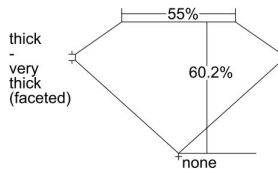

GIA®

FACSIMILE

GIA REPORT 1489996215

Verify this report at GIA.edu

GIA NATURAL DIAMOND DOSSIER®

April 04, 2024
GIA Report Number 1489996215
Shape and Cutting Style ..... Heart Brilliant
Measurements ..... 5.46 x 6.21 x 3.74 mm

GRADING RESULTS

Carat Weight ..... 0.74 carat
Color Grade ..... H
Clarity Grade VS1

ADDITIONAL GRADING INFORMATION

Polish ..... Excellent
Symmetry ..... Excellent
Fluorescence ..... None
Clarity Characteristics..... Cloud, Needle, Pinpoint
Inscription(s): GIA 1489996215

PROPORTIONS

Profile not to actual proportions

GRADING SCALES

GIA COLOR SCALE		GIA CLARITY SCALE			
COLORLESS	D	VERY VERY SLIGHTLY INCLUDED	FLAWLESS		
	E		INTERNALLY FLAWLESS		
	F	VERY SLIGHTLY INCLUDED	VVS₁		
	G		VVS₂		
	H		VS₁		
	NEAR COLORLESS	I	SLIGHTLY INCLUDED	VS₂	
		J		SI₁	
		FAINT	K	INCLUDED	SI₂
			L		I₁
			M		I₂
VERY LIGHT	N	LIGHT	I₃		
	O				
	P				
	Q				
	R