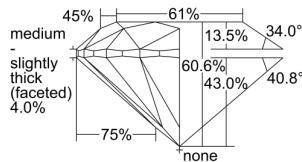

GIA®

FACSIMILE

GIA REPORT

1493034560

Verify this report at GIA.edu

GIA NATURAL DIAMOND DOSSIER®

April 26, 2024
GIA Report Number 1493034560
Shape and Cutting Style ..... Round Brilliant
Measurements ..... 4.94 - 4.97 x 3.01 mm

GRADING RESULTS

Carat Weight ..... 0.46 carat
Color Grade ..... D
Clarity Grade VS1
Cut Grade ..... Excellent

ADDITIONAL GRADING INFORMATION

Polish ..... Excellent
Symmetry ..... Excellent
Fluorescence ..... None
Clarity Characteristics..... Crystal, Pinpoint, Needle
Inscription(s): GIA 1493034560

PROPORTIONS

Profile to actual proportions

GRADING SCALES

GIA COLOR SCALE

COLORLESS	D
	E
	F
	G
	H
	I
	J
NEAR COLORLESS	K
	L
FAINT	M
	N
	O
	P
	Q
VERY LIGHT	R
	S
	T
	U
	V
	W
	X
	Y
LIGHT	Z

GIA CLARITY SCALE

FLAWLESS	VERY VERY SLIGHTLY INCLUDED	VS₁	VS₂	VS₁	VS₂	SL₁	SL₂	I₁	I₂	I₃											
											FLAWLESS	INTERNALLY FLAWLESS	VVS₁	VVS₂	VS₁	VS₂	SI₁	SI₂	I₁	I₂	I₃

GIA CUT SCALE

EXCELLENT
VERY GOOD
GOOD
FAIR
POOR