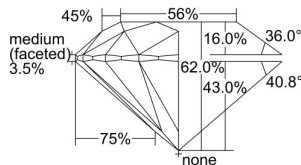

GIA®

FACSIMILE

GIA REPORT 1493048570

Verify this report at GIA.edu

GIA NATURAL DIAMOND DOSSIER®

April 16, 2024
GIA Report Number 1493048570
Shape and Cutting Style ..... Round Brilliant
Measurements ..... 4.35 - 4.36 x 2.70 mm

GRADING RESULTS

Carat Weight ..... 0.31 carat
Color Grade I
Clarity Grade VS1
Cut Grade ..... Excellent

ADDITIONAL GRADING INFORMATION

Polish ..... Excellent
Symmetry ..... Excellent
Fluorescence ..... Faint
Clarity Characteristics..... Crystal, Feather, Cloud, Pinpoint
Inscription(s): GIA 1493048570

PROPORTIONS

Profile to actual proportions

GRADING SCALES

GIA COLOR SCALE	GIA CLARITY SCALE	GIA CUT SCALE	
D	FLAWLESS	EXCELLENT	
E	INTERNALLY FLAWLESS		
F		VVS₁	VERY GOOD
G	VVS₂		
H	VS₁	GOOD	
I	VS₂		
J	SI₁	FAIR	
K	SI₂		
L	I₁	POOR	
M	I₂		
N	I₃		
O			
P			
Q			
R			
S			
T			
U			
V			
W			
X			
Y			
Z