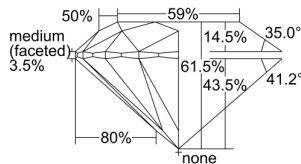

GIA®

FACSIMILE

GIA REPORT

1493054784

Verify this report at GIA.edu

GIA NATURAL DIAMOND DOSSIER®

April 11, 2024
GIA Report Number 1493054784
Shape and Cutting Style ..... Round Brilliant
Measurements ..... 6.00 - 6.01 x 3.69 mm

GRADING RESULTS

Carat Weight ..... 0.81 carat
Color Grade L
Clarity Grade VS2
Cut Grade ..... Excellent

ADDITIONAL GRADING INFORMATION

Polish ..... Excellent
Symmetry ..... Excellent
Fluorescence ..... Faint
Clarity Characteristics ..... Crystal, Cloud
Inscription(s): GIA 1493054784

PROPORTIONS

Profile to actual proportions

GRADING SCALES

GIA COLOR SCALE	GIA CLARITY SCALE	GIA CUT SCALE	
D	FLAWLESS	EXCELLENT	
E	INTERNALLY FLAWLESS		
F		VVS₁	VERY GOOD
G	VVS₂		
H	VS₁	GOOD	
I	VS₂		
J	SI₁	FAIR	
K	SI₂		
L	I₁	POOR	
M	I₂		
N	I₃		
O			
P			
Q			
R			
S			
T			
U			
V			
W			
X			
Y			
Z