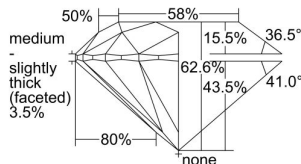

GIA®

FACSIMILE

GIA REPORT 1493058459

Verify this report at GIA.edu

GIA NATURAL DIAMOND DOSSIER®

April 12, 2024
GIA Report Number 1493058459
Shape and Cutting Style ..... Round Brilliant
Measurements ..... 4.35 - 4.38 x 2.73 mm

GRADING RESULTS

Carat Weight ..... 0.32 carat
Color Grade ..... D
Clarity Grade VS1
Cut Grade ..... Excellent

ADDITIONAL GRADING INFORMATION

Polish ..... Excellent
Symmetry ..... Excellent
Fluorescence ..... None
Clarity Characteristics ..... Cloud
Inscription(s): GIA 1493058459

PROPORTIONS

Profile to actual proportions