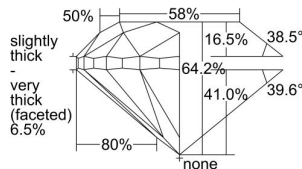

GIA®

FACSIMILE

GIA REPORT 1493085536

Verify this report at GIA.edu

GIA NATURAL DIAMOND DOSSIER®

April 15, 2024
GIA Report Number 1493085536
Shape and Cutting Style ..... Round Brilliant
Measurements ..... 4.13 - 4.15 x 2.66 mm

GRADING RESULTS

Carat Weight ..... 0.30 carat
Color Grade ..... D
Clarity Grade VS1
Cut Grade ..... Good

ADDITIONAL GRADING INFORMATION

Polish ..... Excellent
Symmetry ..... Good
Fluorescence ..... Medium Blue
Clarity Characteristics..... Crystal, Indented Natural
Inscription(s): GIA 1493085536

PROPORTIONS

Profile to actual proportions

GRADING SCALES

GIA COLOR SCALE

COLORLESS	D
	E
	F
	G
	H
	I
	J
NEAR COLORLESS	K
	L
Faint	M
	N
	O
	P
Very Light	Q
	R
	S
	T
	U
	V
	W
	X
	Y
Light	Z

GIA CLARITY SCALE

VERY VERY SLIGHTLY INCLUDED	FLAWLESS
	INTERNALLY FLAWLESS
VERY SLIGHTLY INCLUDED	VVS₁
	VVS₂
SLIGHTLY INCLUDED	VS₁
	VS₂
INCLUDED	SI₁
	SI₂
	I₁
	I₂
	I₃

GIA CUT SCALE

EXCELLENT
VERY GOOD
GOOD
FAIR
POOR