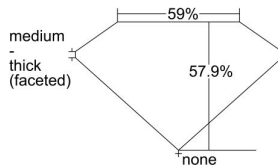

GIA®

FACSIMILE

GIA REPORT 1493087952

Verify this report at GIA.edu

GIA NATURAL DIAMOND DOSSIER®

April 22, 2024
GIA Report Number 1493087952
Shape and Cutting Style ..... Heart Brilliant
Measurements ..... 4.83 x 5.63 x 3.26 mm

GRADING RESULTS

Carat Weight ..... 0.51 carat
Color Grade ..... H
Clarity Grade SI1

ADDITIONAL GRADING INFORMATION

Polish ..... Excellent
Symmetry ..... Very Good
Fluorescence ..... None
Clarity Characteristics..... Feather, Crystal, Cloud
Inscription(s): GIA 1493087952

PROPORTIONS

Profile not to actual proportions

GRADING SCALES

GIA COLOR SCALE		GIA CLARITY SCALE			
COLORLESS	D	VERY VERY SLIGHTLY INCLUDED	FLAWLESS		
	E		INTERNALLY FLAWLESS		
	F	VERY SLIGHTLY INCLUDED	VVS₁		
	G		VVS₂		
	H		VS₁		
	NEAR COLORLESS	I	SLIGHTLY INCLUDED	VS₂	
		J		SI₁	
		FAINT	K	INCLUDED	SI₂
			L		I₁
			M		I₂
VERT LIGHT	N	INCLUDED	I₃		
	O				
	P				
	Q				
	R				
LIGHT	S				
	T				
	U				
	V				
	W				
	X				
	Y				
	Z