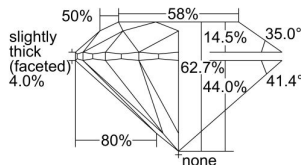

GIA®

FACSIMILE

GIA REPORT 1493097716

Verify this report at GIA.edu

GIA NATURAL DIAMOND DOSSIER®

April 16, 2024
GIA Report Number 1493097716
Shape and Cutting Style ..... Round Brilliant
Measurements ..... 5.67 - 5.70 x 3.57 mm

GRADING RESULTS

Carat Weight ..... 0.71 carat
Color Grade ..... F
Clarity Grade VS1
Cut Grade ..... Excellent

ADDITIONAL GRADING INFORMATION

Polish ..... Excellent
Symmetry ..... Excellent
Fluorescence ..... None
Clarity Characteristics ..... Cloud, Pinpoint
Inscription(s): GIA 1493097716

PROPORTIONS

Profile to actual proportions

GRADING SCALES

GIA COLOR SCALE	GIA CLARITY SCALE	GIA CUT SCALE	
D	FLAWLESS	EXCELLENT	
E	INTERNALLY FLAWLESS		
F		VVS₁	VERY GOOD
G	VVS₂		
H	VS₁	GOOD	
I	VS₂		
J	SI₁	FAIR	
K	SI₂		
L	I₁	POOR	
M	I₂		
N	I₃		
O			
P			
Q			
R			
S			
T			
U			
V			
W			
X			
Y			
Z