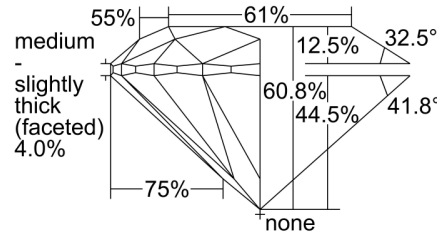

GIA NATURAL DIAMOND GRADING REPORT

April 22, 2024
GIA Report Number 1493142877
Shape and Cutting Style ..... Round Brilliant
Measurements ..... 8.13 - 8.16 x 4.95 mm

GRADING RESULTS

Carat Weight ..... 2.01 carat
Color Grade ..... G
Clarity Grade SI1
Cut Grade ..... Excellent

ADDITIONAL GRADING INFORMATION

Polish ..... Excellent
Symmetry ..... Excellent
Fluorescence ..... None
Inscription(s): GIA 1493142877

Comments: Additional clouds are not shown. Pinpoints are not shown.

PROPORTIONS

Profile to actual proportions