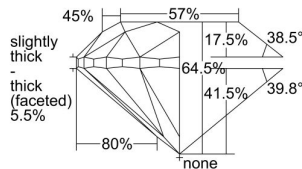

GIA®

FACSIMILE

GIA REPORT 1493144451

Verify this report at GIA.edu

GIA NATURAL DIAMOND DOSSIER®

April 19, 2024
GIA Report Number 1493144451
Shape and Cutting Style ..... Round Brilliant
Measurements ..... 4.85 - 4.96 x 3.17 mm

GRADING RESULTS

Carat Weight ..... 0.50 carat
Color Grade ..... F
Clarity Grade VS1
Cut Grade ..... Very Good

ADDITIONAL GRADING INFORMATION

Polish ..... Excellent
Symmetry ..... Good
Fluorescence ..... Medium Blue
Clarity Characteristics ..... Indented Natural
Inscription(s): GIA 1493144451

PROPORTIONS

Profile to actual proportions