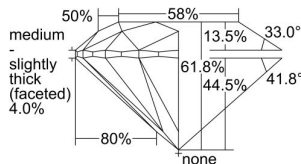

GIA®

FACSIMILE

GIA REPORT 1493175743

Verify this report at GIA.edu

GIA NATURAL DIAMOND DOSSIER®

May 16, 2024
GIA Report Number 1493175743
Shape and Cutting Style ..... Round Brilliant
Measurements ..... 5.69 - 5.72 x 3.53 mm

GRADING RESULTS

Carat Weight ..... 0.70 carat
Color Grade ..... H
Clarity Grade S11
Cut Grade ..... Excellent

ADDITIONAL GRADING INFORMATION

Polish ..... Excellent
Symmetry ..... Excellent
Fluorescence ..... None
Clarity Characteristics ..... Cloud, Indented Natural
Inscription(s): GIA 1493175743

PROPORTIONS

Profile to actual proportions

GRADING SCALES

GIA COLOR SCALE	GIA CLARITY SCALE	GIA CUT SCALE	
D	FLAWLESS	EXCELLENT	
E	INTERNALLY FLAWLESS		
F		VVS₁	VERY GOOD
G	VVS₂		
H	VS₁	GOOD	
I	VS₂		
J	S1₁	FAIR	
K	S1₂		
L	I₁	POOR	
M	I₂		
N	I₃		
O			
P			
Q			
R			
S			
T			
U			
V			
W			
X			
Y			
Z